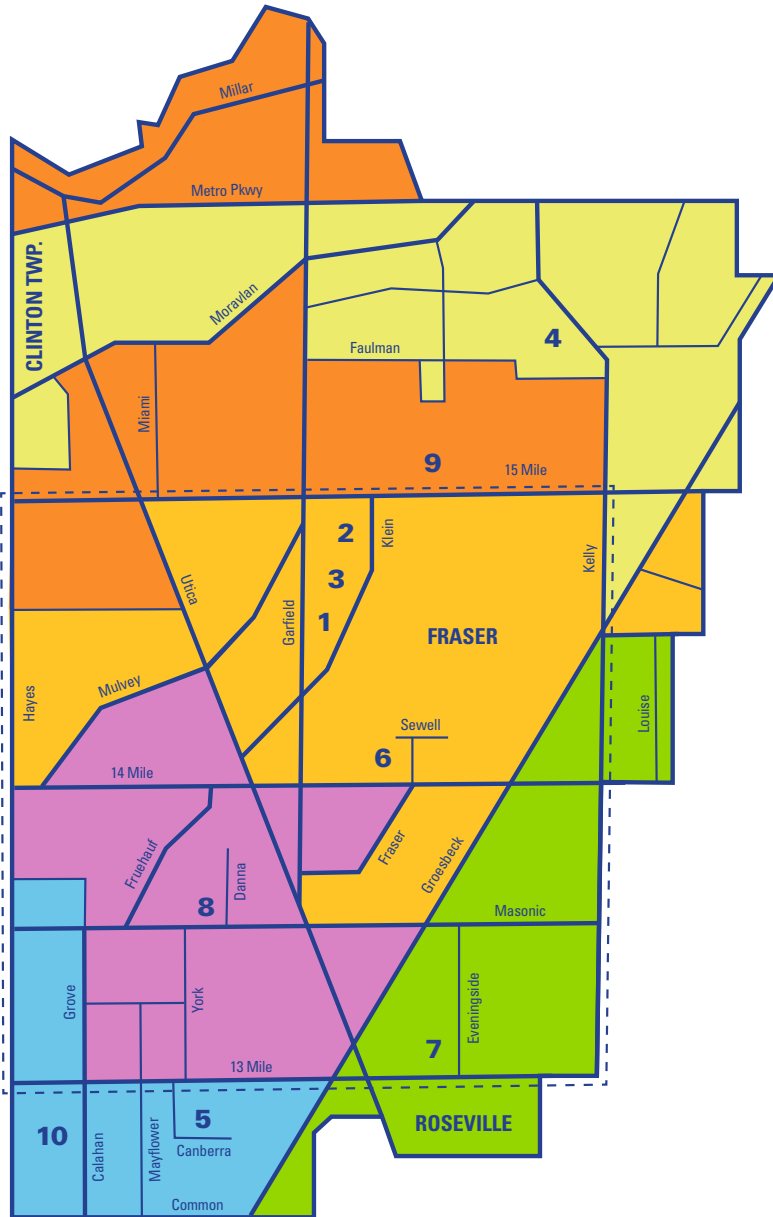

# Fraser Public School District

## MAP / DIRECTORY

1. **Administration Building**      439.7000  
33466 Garfield Road  
Fraser, MI 48026
2. **Fraser High School**              439.7200  
34270 Garfield Road  
Fraser, MI 48026
3. **Richards Middle School**        439.7400  
33500 Garfield Road  
Fraser, MI 48026
4. **Disney Elementary**              439.6400  
36155 Kelly Road  
Clinton Township, MI 48035
5. **Dooley Center**                    439.7600  
16170 Canberra Street  
Roseville, MI 48066
6. **Edison Elementary**              439.6500  
17470 Sewell Avenue  
Fraser, MI 48026
7. **Eisenhower Elementary**        439.6600  
31275 Eveningside  
Fraser, MI 48026
8. **Emerson Elementary**            439.6700  
32151 Danna Street  
Fraser, MI 48026
9. **Salk Elementary**                 439.6800  
17601 15 Mile Road  
Clinton Township, MI 48035
10. **Twain Elementary**              439.6900  
30601 Calahan Road  
Roseville, MI 48066

\* Shaded Areas Denote Elementary Boundaries