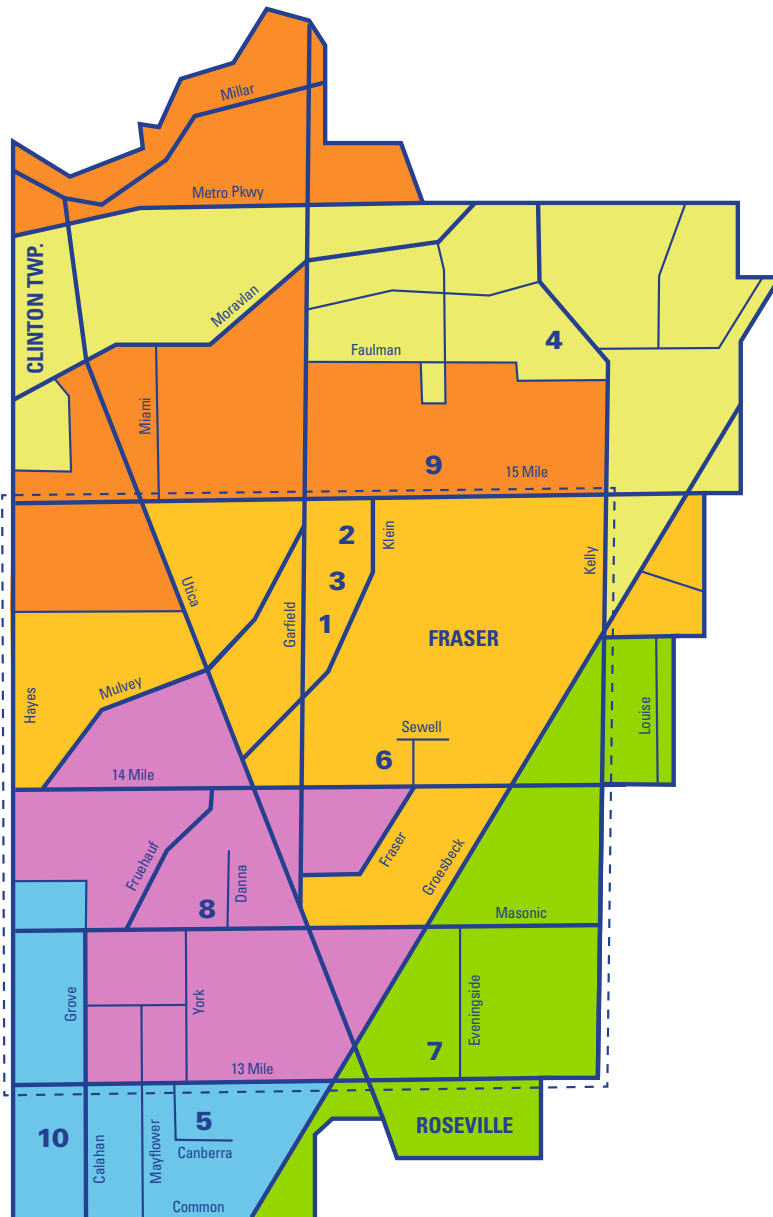

Fraser Public School District

MAP / DIRECTORY

1. **Administration Building** 439.7000
33466 Garfield Road
Fraser, MI 48026
2. **Fraser High School** 439.7200
34270 Garfield Road
Fraser, MI 48026
3. **Richards Middle School** 439.7400
33500 Garfield Road
Fraser, MI 48026
4. **Disney Elementary** 439.6400
36155 Kelly Road
Clinton Township, MI 48035
5. **Dooley Center** 439.7600
16170 Canberra Street
Roseville, MI 48066
6. **Edison Elementary** 439.6500
17470 Sewell Avenue
Fraser, MI 48026
7. **Eisenhower Elementary** 439.6600
31275 Eveningside
Fraser, MI 48026
8. **Emerson Elementary** 439.6700
32151 Danna Street
Fraser, MI 48026
9. **Salk Elementary** 439.6800
17601 15 Mile Road
Clinton Township, MI 48035
10. **Twain Elementary** 439.6900
30601 Calahan Road
Roseville, MI 48066

* Shaded Areas Denote Elementary Boundaries