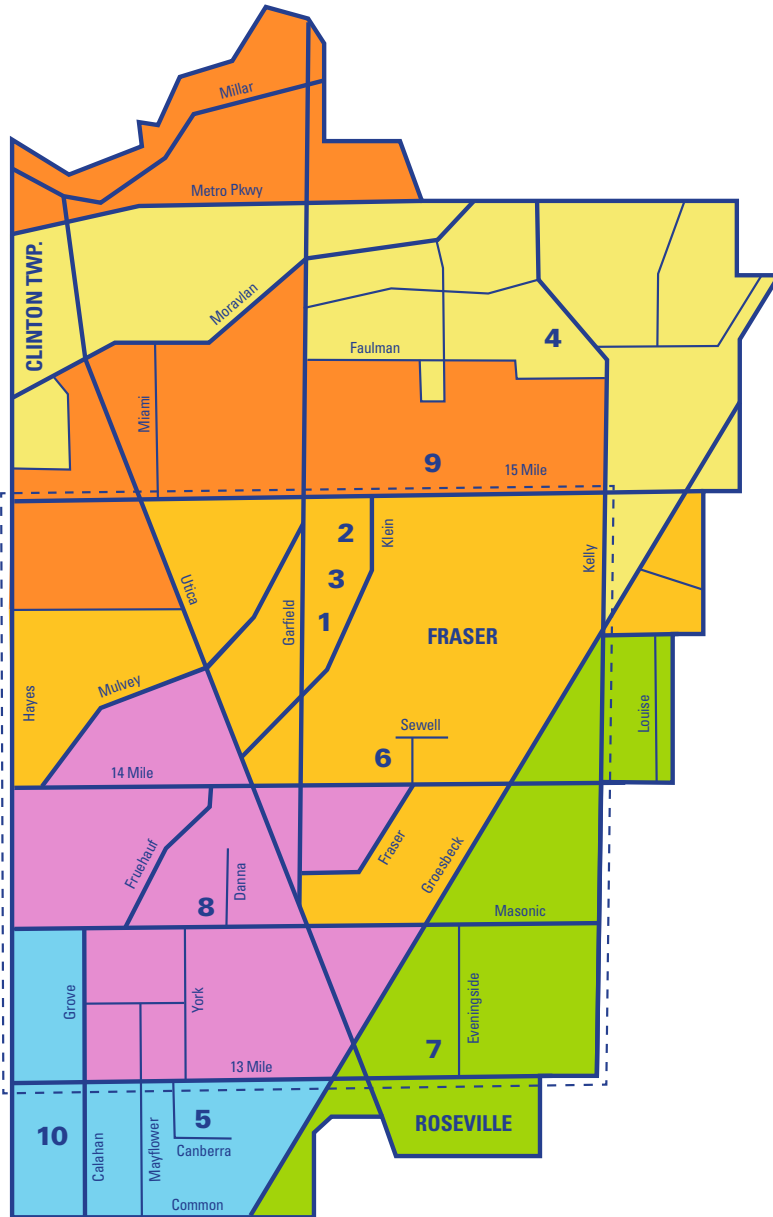

Fraser Public School District

MAP / DIRECTORY

1. **Administration Building** **586.439.7000**
33466 Garfield Road
Fraser, MI 48026
2. **Fraser High School** **586.439.7200**
34270 Garfield Road
Fraser, MI 48026
3. **Richards Middle School** **586.439.7400**
33500 Garfield Road
Fraser, MI 48026
4. **Disney Elementary** **586.439.6400**
36155 Kelly Road
Clinton Township, MI 48035
5. **Dooley Center** **586.439.7600**
16170 Canberra Street
Roseville, MI 48066
6. **Edison Elementary** **586.439.6500**
17470 Sewell Avenue
Fraser, MI 48026
7. **Eisenhower Elementary** **586.439.6600**
31275 Eveningside
Fraser, MI 48026
8. **Emerson Elementary** **586.439.6700**
32151 Danna Street
Fraser, MI 48026
9. **Salk Elementary** **586.439.6800**
17601 15 Mile Road
Clinton Township, MI 48035
10. **Twain Elementary** **586.439.6900**
30601 Calahan Road
Roseville, MI 48066

* Shaded Areas Denote Elementary Boundaries